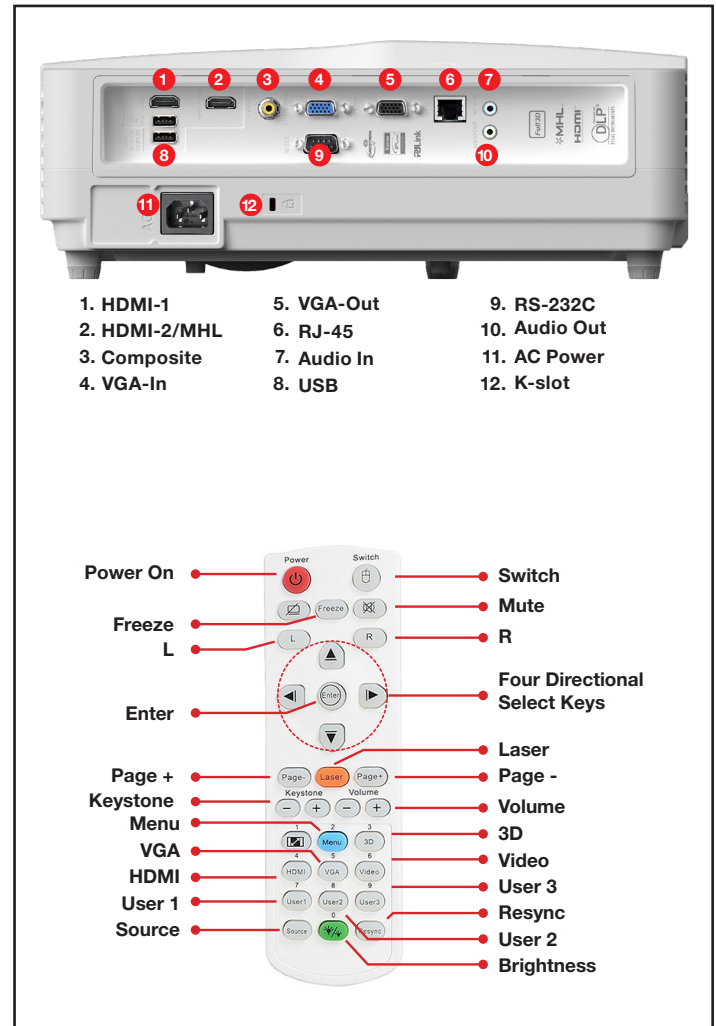

LAN display supports up to 4 simultaneous computers while USB display mirrors Android and iOS devices. Four corner geometric correction allows flexible installations while robust input options include HDMI, VGA and RJ-45 for connectivity to a wide range of devices.

Ultra Short Throw WXGA Multimedia Projector - W340UST

OPTICAL/TECHNICAL SPECIFICATIONS

Display Technology	Single Texas Instruments 0.65" WXGA DMD
Color Wheel	6 Segment RGBWYC
Native Resolution	WXGA (1280 x 800)
Maximum Resolution	WUXGA (1920 x 1200)
Brightness	4,000 ANSI lumens
Contrast Ratio	22,000:1
Displayable Colors	1.07 billion
Lamp Life and Type*	15,000/10,000/4,000 (Dynamic/ECO/Bright)
Projection Method	Front, rear, ceiling mount, table top
Keystone Correction	±4° horizontal/vertical
Uniformity	80%
Offset	119%± 3%
Aspect Ratio	16:10 (native), 16:9 and 4:3 compatible
Throw Ratio	0.27:1 (distance/width), ±5% Variance
Projection Distance	6.5"– 12.75"
Image Size	85"– 115"
Projection Lens	F=2.4, 3.72mm manual focus
Optical Zoom	Fixed lens
Audio	16W
Noise Level	25dB (ECO)
Remote Control	Full function remote
Operating Temperature	41–104°F (5–40°C), 85% max humidity
Power Supply	Auto-ranging: 100V ~ 240V ± 10%, 50-60Hz
Power Consumption	285W (Bright), 205W (ECO)
High Altitude	Operating temperature at sea level up to 10,000 feet = 104° F (max); Must manually switch to high altitude mode from 5,000 feet and above (using OSD menu) to maintain optimal functionality

PHYSICAL SPECIFICATIONS

Security	Kensington® Lock Port, security bar and keypad lock
Weight	8.7 lbs.
Dimensions (W x H x D)	13.5" x 4.75" x 14.25"

Warranty

3-Year parts and labor limited warranty on the projector, 1-year lamp warranty or 1000 hours (whichever comes first)